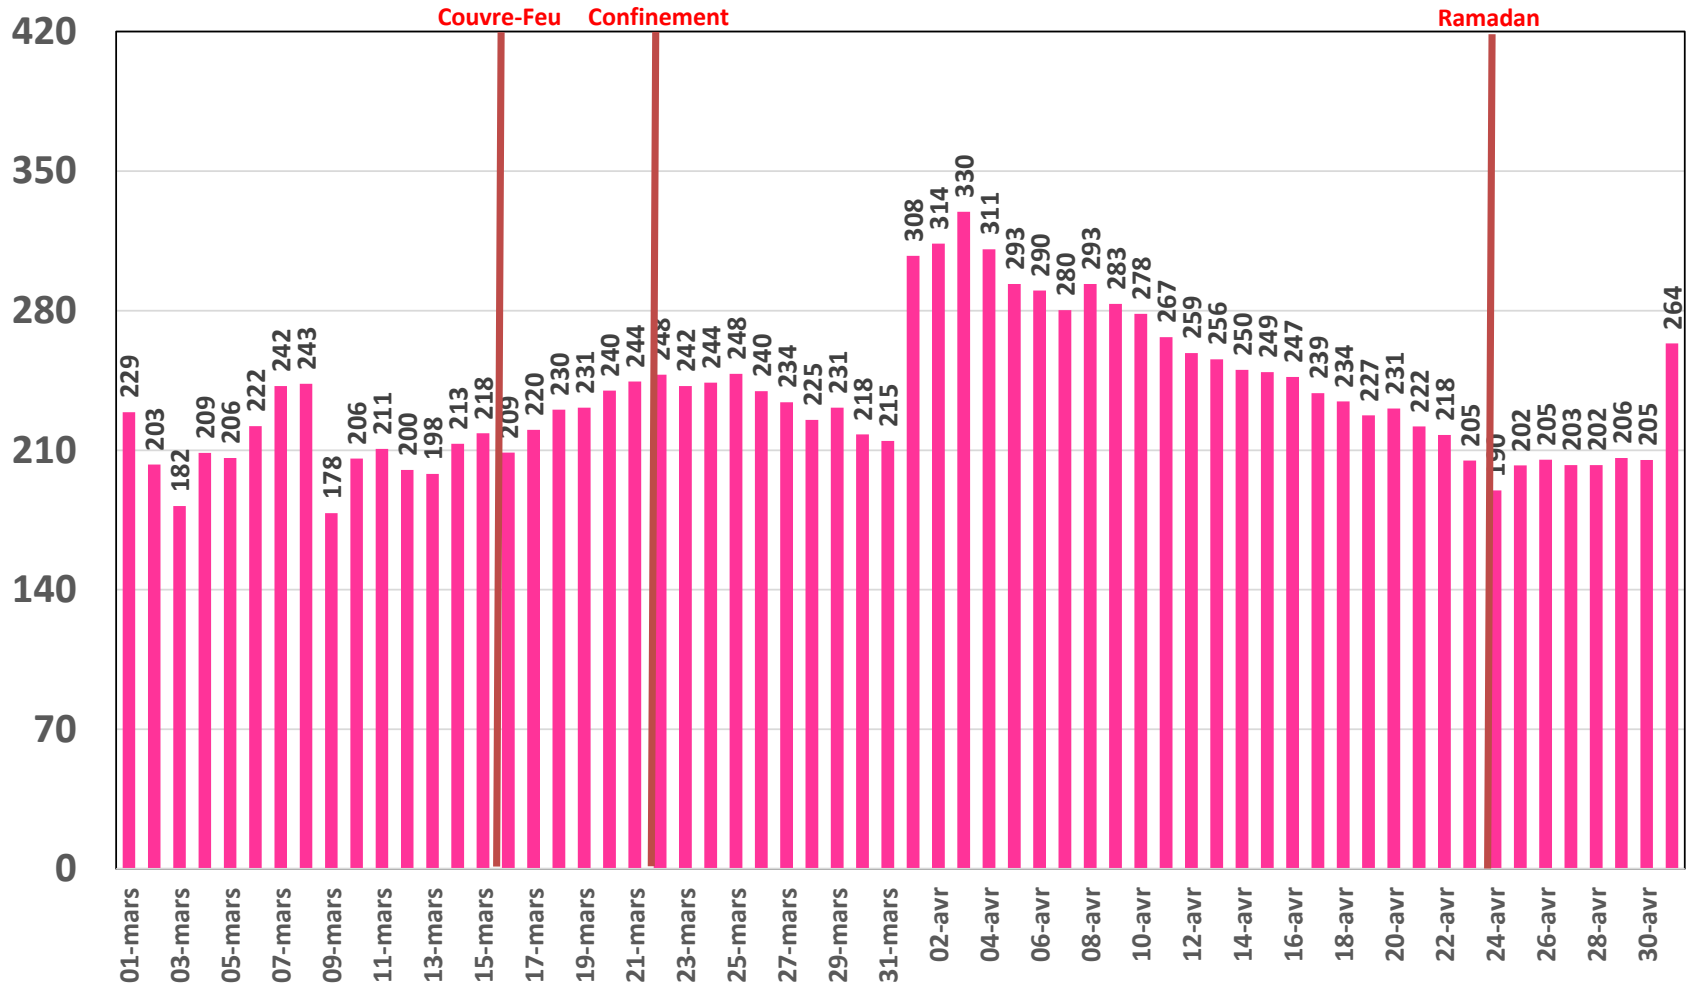

Trafic Data Mobile sur Clés 3G/4G

Trafic Data Mobile sur Clés 3G/4G (To)